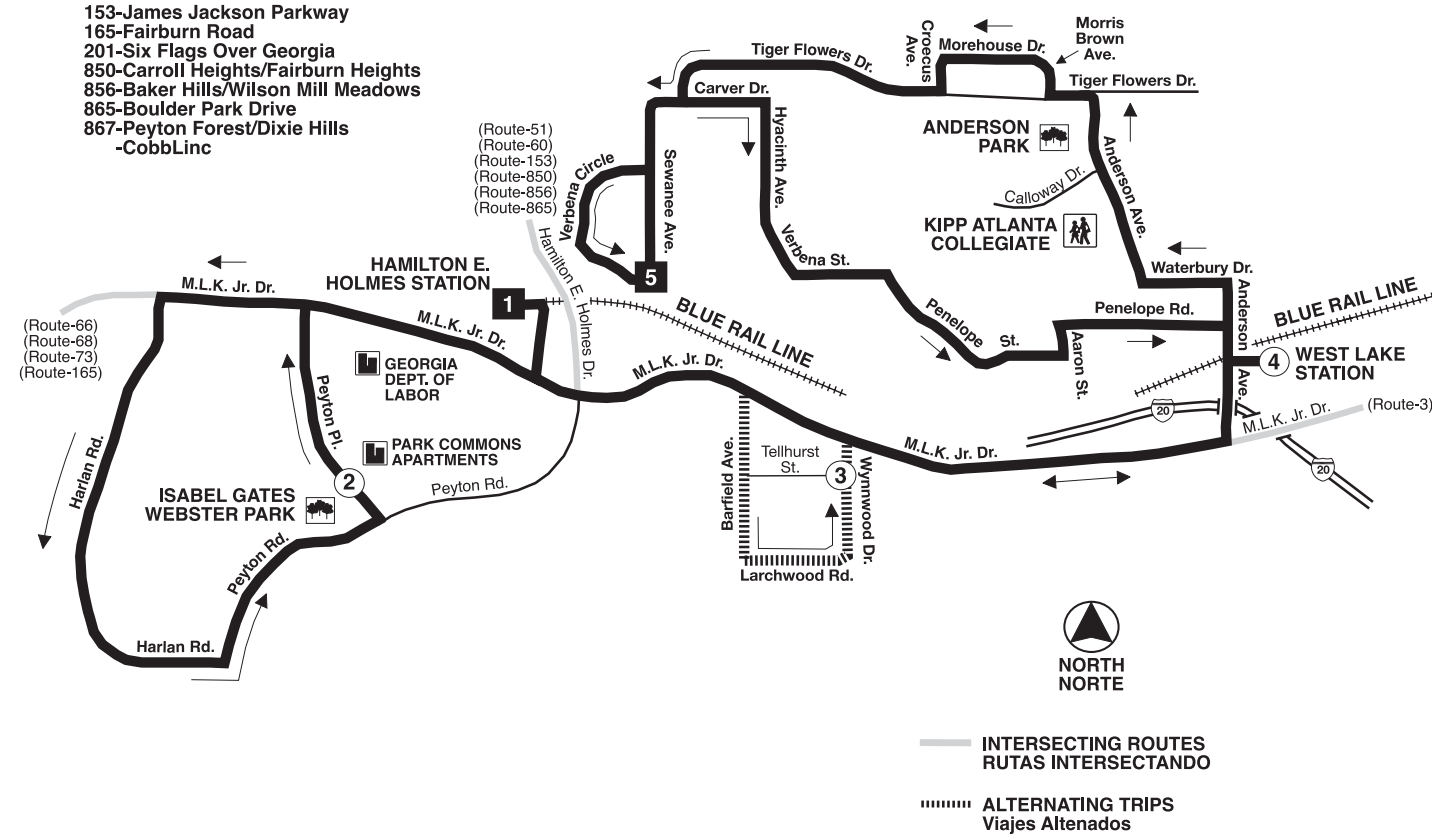

- 3-Martin Luther King Jr. Drive/Auburn Avenue
- 51-Joseph E. Boone Boulevard
- 60-Hightower Road
- 66-Lynhurst Drive/Princeton Lakes
- 68-Benjamin E. Mays Drive
- 73-Fulton Industrial
- 153-James Jackson Parkway
- 165-Fairburn Road
- 201-Six Flags Over Georgia
- 850-Carroll Heights/Fairburn Heights
- 856-Baker Hills/Wilson Mill Meadows
- 865-Boulder Park Drive
- 867-Peyton Forest/Dixie Hills
- -CobbLinc

1. **Routes intersecting at
   West Lake Station:
   Rutas intersectando en la
   Estación West Lake:**
- 58-West Lake Avenue/Hollywood Road
  - 813-Atlanta Student Movement Boulevard
  - 853-Collier Heights
  - 867-Peyton Forest/Dixie Hills